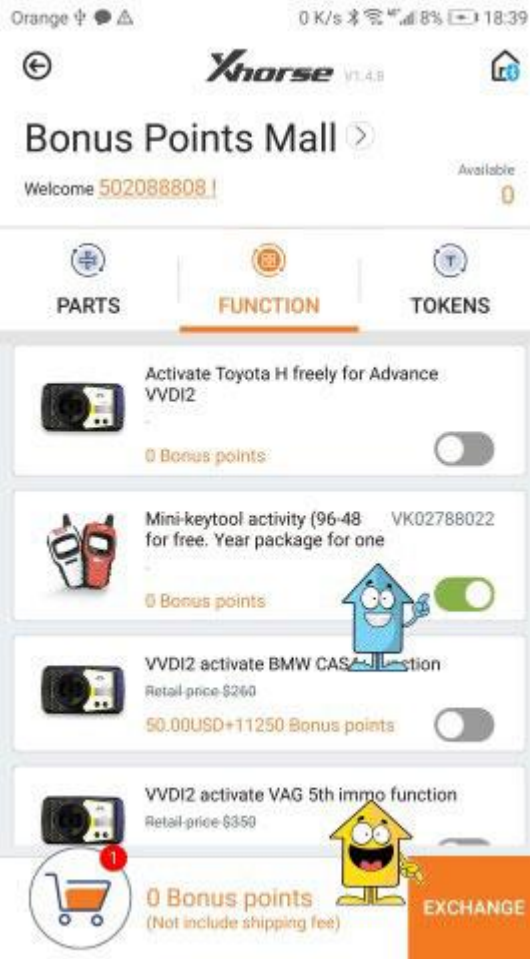

4) to Activate 48 96bit Go to Device Page bottom right - Device & history

5) Next click Combine Device

6) Require Security code and write it within 60sec after request (will be send via TXT message)

7) After you receive Security code - click Combine Device at the bottom page

8) After success connection your device will be display

Account:

## Combined device

VK

Combine device

9) go to main page - click SHOP

10) Find MiniKeytool Activation and mark activation and click EXCHANGE

11) Check device number and click OK

12) Next page require to provide your address and Dealer location

## Submit Order

Please select address >

Please select dealer >

List

-  Mini-keytool activity (96-48 for free) 22

0 Bonus points 

No default address, please setting address

Totally 0 pcs  
0 Bonus points