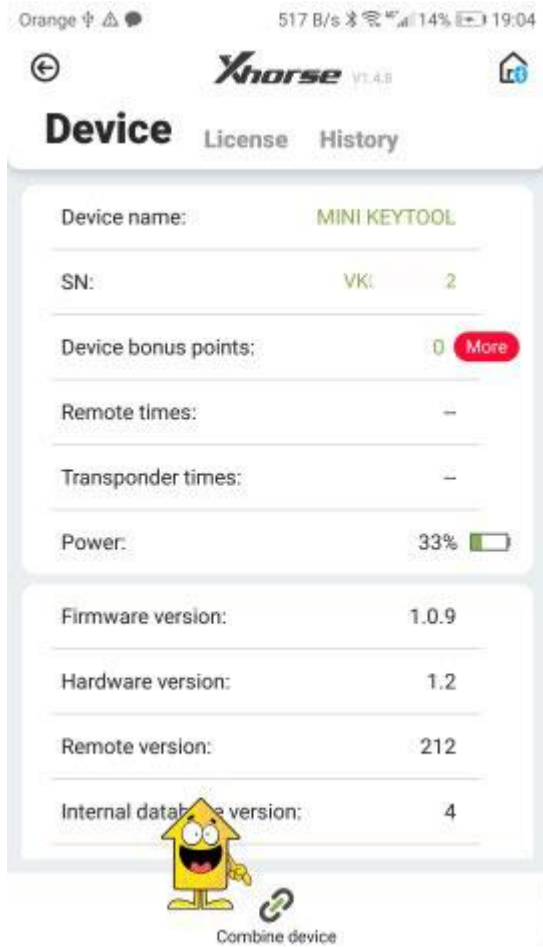

3)Bottom right corner click Device & History to see available license

Orange

64 B/s 11% 18:51

Xhorse V1.4.8

Disconnect

SN: VK

34%

0 Remote times

0 Transponder times

0 More Bonus points

 Vehicle Remote	 Garage Remote	 Remote Clone
 Transponder Clone	 Generate Transponder	 Special Function

FIRMWARE UPDATE :MWARE IS READY PLEASE UPDATE

AI

Update

Device&History

4) to Activate 48 96bit Go to Device Page bottom right - Device & history

5) Next click Combine Device

6) Require Security code and write it within 60sec after request (will be send via TXT message)

7) After you receive Security code - click Combine Device at the bottom page