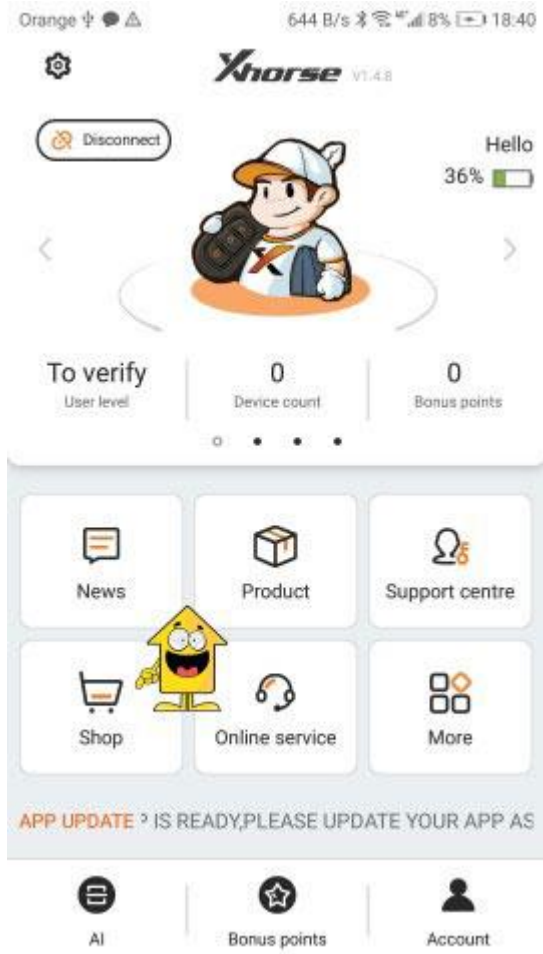

4) to Activate 48 96bit Go to Device Page bottom right - Device & history

5) Next click Combine Device

6) Require Security code and write it within 60sec after request (will be send via TXT message)

7) After you receive Security code - click Combine Device at the bottom page

8) After success connection your device will be display

Account:

## Combined device

VK

Combine device

9) go to main page - click SHOP

10) Find MiniKeytool Activation and mark activation and click EXCHANGE

11) Check device number and click OK

12) Next page require to provide your address and Dealer location

## Submit Order

Please select address >

Please select dealer >

List

-  Mini-keytool activity (96-48 for free) 22

0 Bonus points 

No default address, please setting address

Totally 0 pcs  
0 Bonus points