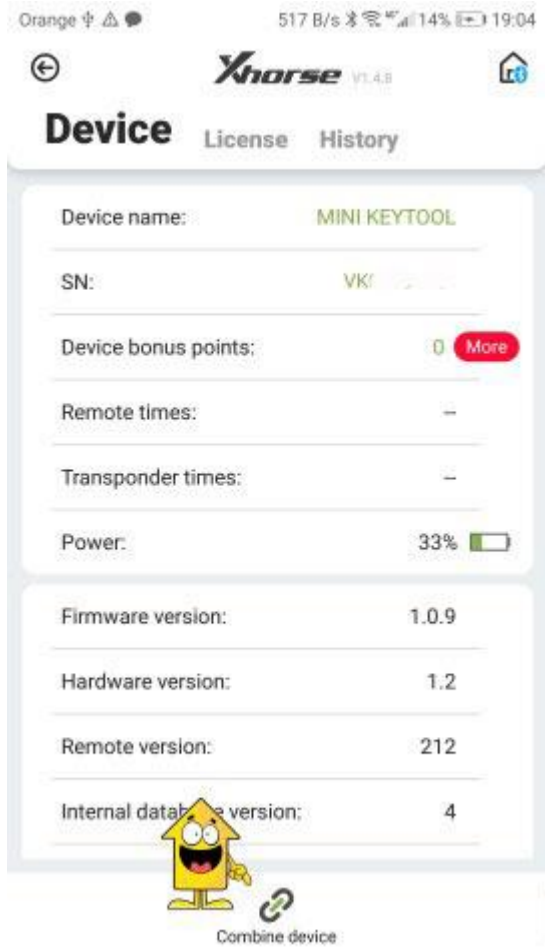

3)Bottom right corner click Device & History to see available license

Orange

64 B/s 11% 18:51

Xhorse V1.4.8

Disconnect

SN: VK

34%

0 Remote times

0 Transponder times

0 More Bonus points

 Vehicle Remote	 Garage Remote	 Remote Clone
 Transponder Clone	 Generate Transponder	 Special Function

FIRMWARE UPDATE :MWARE IS READY PLEASE UPDATE

AI

Update

Device&History

4) to Activate 48 96bit Go to Device Page bottom right - Device & history

5) Next click Combine Device

6) Require Security code and write it within 60sec after request (will be send via TXT message)

7) After you receive Security code - click Combine Device at the bottom page