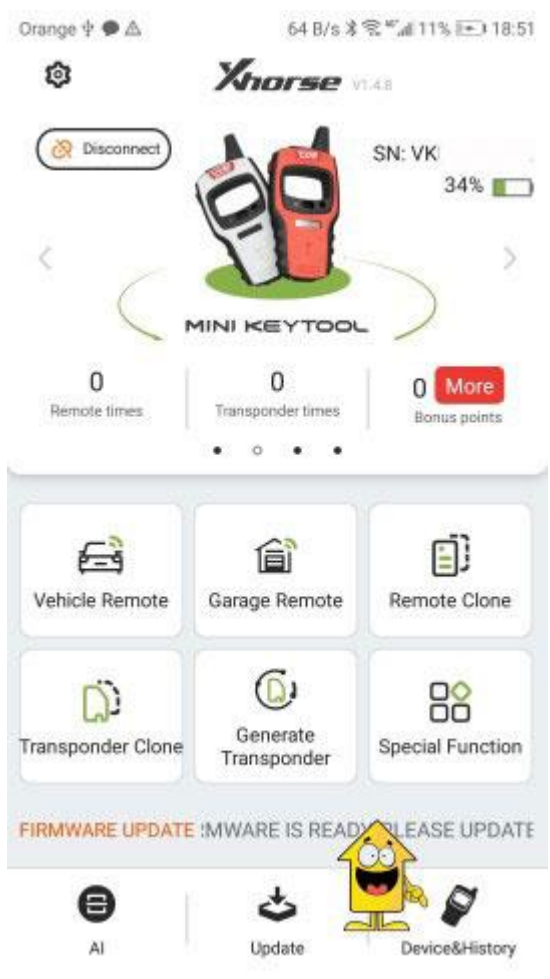

## How to enable VVDI Mini Key Tool Free ID48 96bit Copy?

Every [vvd mini Key tool](#) inc free copy 48 96bit 1/day (1 year)

3)Bottom right corner click Device & History to see available license

Orange

64 B/s 11% 18:51

Xhorse V1.4.8

Disconnect

SN: VK

34%

0 Remote times

0 Transponder times

0 More Bonus points

 Vehicle Remote	 Garage Remote	 Remote Clone
 Transponder Clone	 Generate Transponder	 Special Function

FIRMWARE UPDATE :MWARE IS READY PLEASE UPDATE

AI

Update

Device&History

4) to Activate 48 96bit Go to Device Page bottom right - Device & history

5) Next click Combine Device

6) Require Security code and write it within 60sec after request (will be send via TXT message)

7) After you receive Security code - click Combine Device at the bottom page