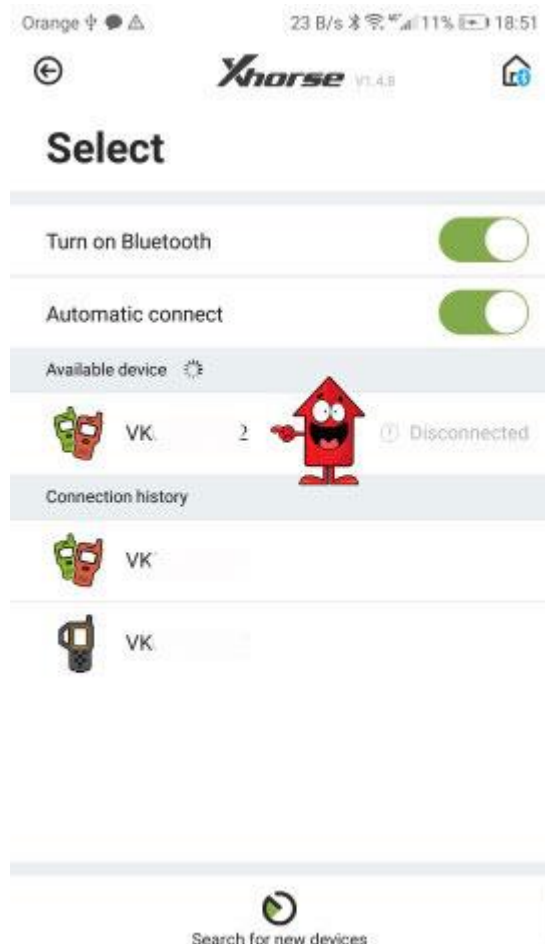

## How to enable VVDI Mini Key Tool Free ID48 96bit Copy?

Every [vvd mini Key tool](#) inc free copy 48 96bit 1/day (1 year)

### How to enable:

- 1) Turn on Bluetooth , make sure Mini Keytool is power up
- 2) Login APP and detect device , when recognize, tap to connect

- 2) After success connection your device will be display in APP