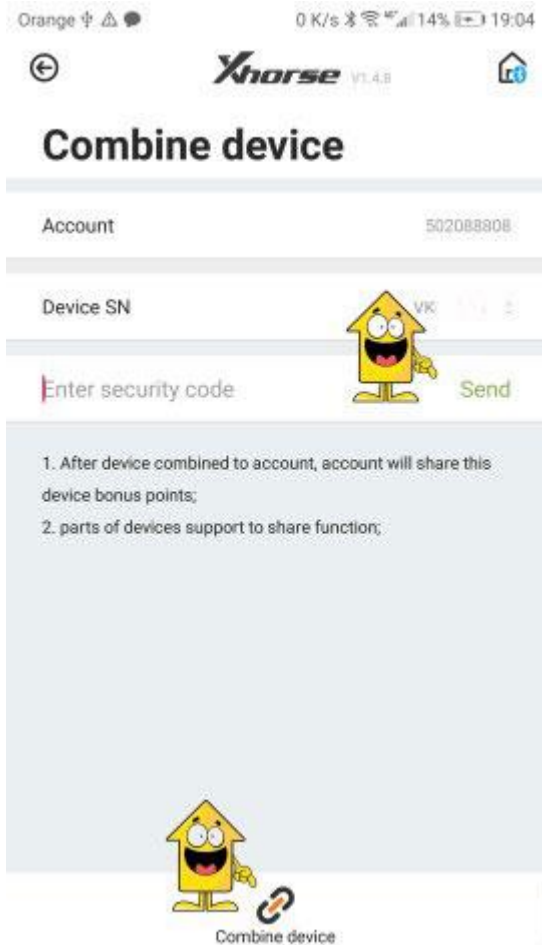

3)Bottom right corner click Device & History to see available license

Orange

64 B/s 11% 18:51

Xhorse V1.4.8

Disconnect

SN: VK

34%

0 Remote times

0 Transponder times

0 More Bonus points

 Vehicle Remote	 Garage Remote	 Remote Clone
 Transponder Clone	 Generate Transponder	 Special Function

FIRMWARE UPDATE :MWARE IS READY PLEASE UPDATE

AI

Update

Device&History

4) to Activate 48 96bit Go to Device Page bottom right - Device & history

5) Next click Combine Device

6) Require Security code and write it within 60sec after request (will be send via TXT message)

7) After you receive Security code - click Combine Device at the bottom page

8) After success connection your device will be display

Account: