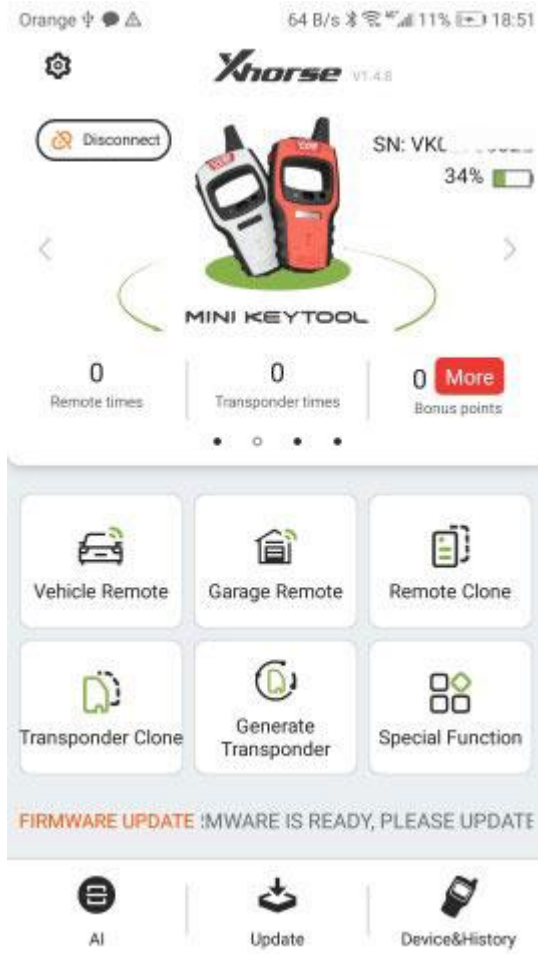

## How to enable VVDI Mini Key Tool Free ID48 96bit Copy?

Every [vvd mini Key tool](#) inc free copy 48 96bit 1/day (1 year)

### How to enable:

- 1) Turn on Bluetooth , make sure Mini Keytool is power up
- 2) Login APP and detect device , when recognize, tap to connect

- 2) After success connection your device will be display in APP

3)Bottom right corner click Device & History to see available license

Orange

64 B/s 11% 18:51

Xhorse V1.4.8

Disconnect

SN: VK

34%

0 Remote times

0 Transponder times

0 More Bonus points

 Vehicle Remote	 Garage Remote	 Remote Clone
 Transponder Clone	 Generate Transponder	 Special Function

FIRMWARE UPDATE :MWARE IS READY PLEASE UPDATE

AI

Update

Device&History